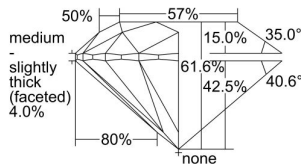

GIA®

FACSIMILE

GIA REPORT 1353856840

Verify this report at GIA.edu

GIA NATURAL DIAMOND DOSSIER®

August 30, 2020
GIA Report Number 1353856840
Shape and Cutting Style ..... Round Brilliant
Measurements ..... 5.93 - 5.96 x 3.66 mm

GRADING RESULTS

Carat Weight ..... 0.80 carat
Color Grade ..... G
Clarity Grade S11
Cut Grade ..... Excellent

ADDITIONAL GRADING INFORMATION

Polish ..... Excellent
Symmetry ..... Excellent
Fluorescence ..... None
Clarity Characteristics ..... Cloud, Feather
Inscription(s): GIA 1353856840

PROPORTIONS

Profile to actual proportions

GRADING SCALES

GIA COLOR SCALE	GIA CLARITY SCALE	GIA CUT SCALE	
D	FLAWLESS	EXCELLENT	
E	INTERNALLY FLAWLESS		
F		VVS₁	VERY GOOD
G	VVS₂		
H	VS₁	GOOD	
I	VS₂		
J	S1₁	FAIR	
K	S1₂		
L	I₁	POOR	
M	I₂		
N	I₃		
O			
P			
Q			
R			
S			
T			
U			
V			
W			
X			
Y			
Z